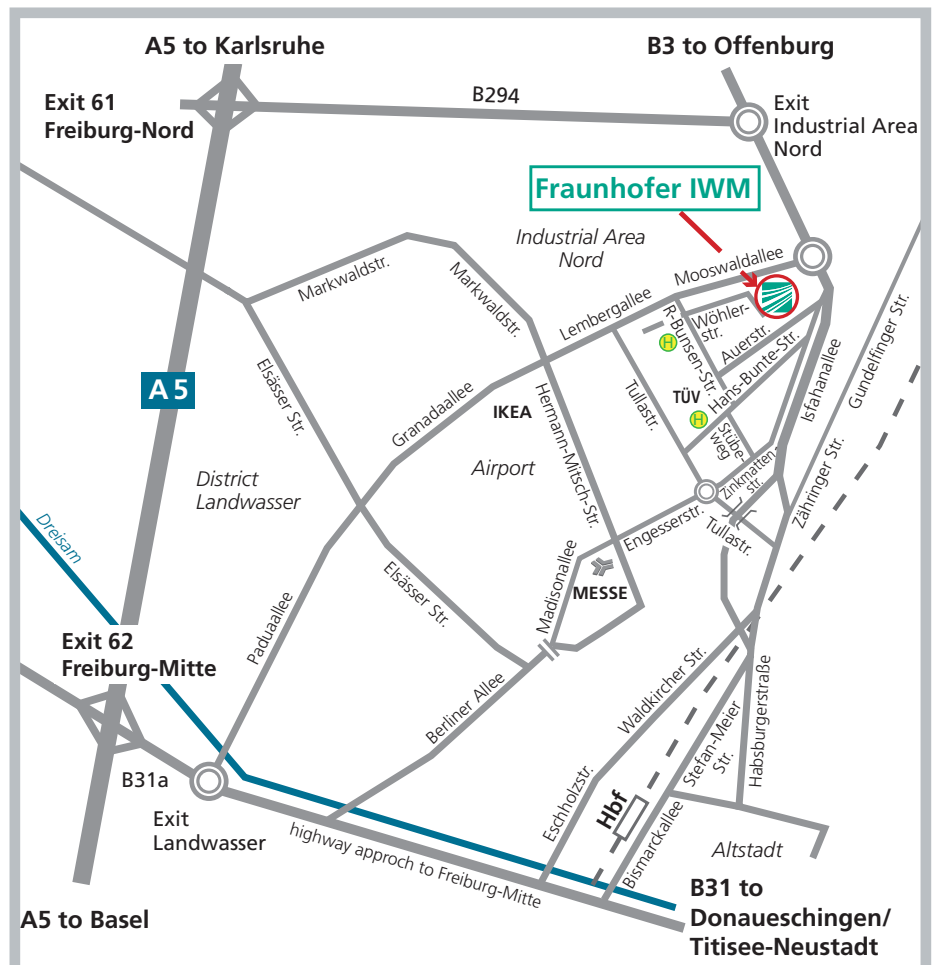

Getting to Freiburg