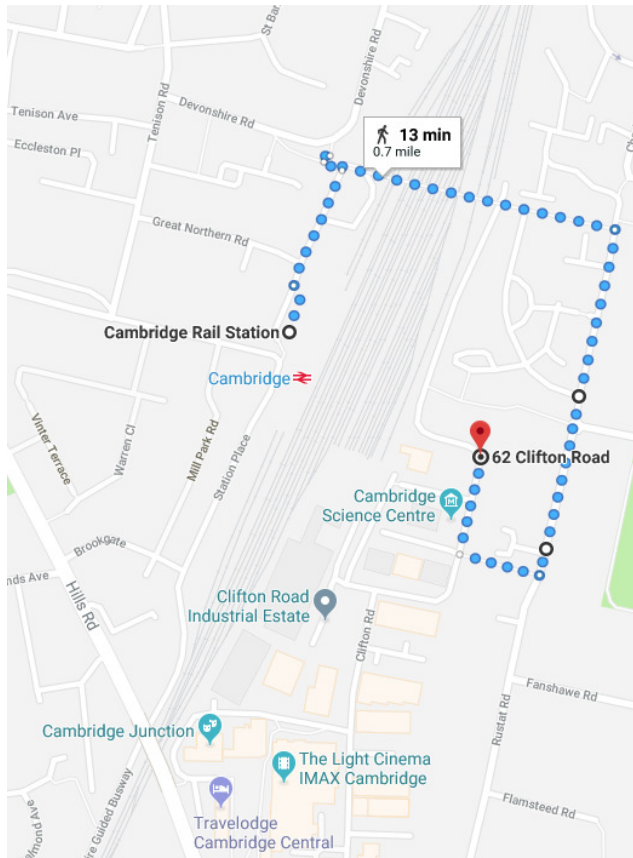

Directions to

Granta Design Limited
Rustat House
62 Clifton Road
Cambridge, CB1 7EG
United Kingdom

You can either take a taxi or walk (best via Cambridge Rail Station, which is an easy landmark to find).

Come out of station and turn right to walk through the station car park towards a footbridge over the railway. Just before you reach the bridge turn left alongside the bridge until you see a path going under the bridge. Follow the path up a stairway onto the bridge.

At the end of the footbridge turn right onto Rustat Road.

Walk along the road on the right-hand side pavement past the new apartments and housing on the right. Do this until you see a House Rustat Road 65.

Go a bit further until you see an alley way:

Please go through and turn right at the end. You have reached Clifton Road.

Follow it until you reach Granta. It has a big 300 written on it.

If you are in need of help, please phone me (Alex Simperler) +44 783 782 0505, I'll try and rescue you.